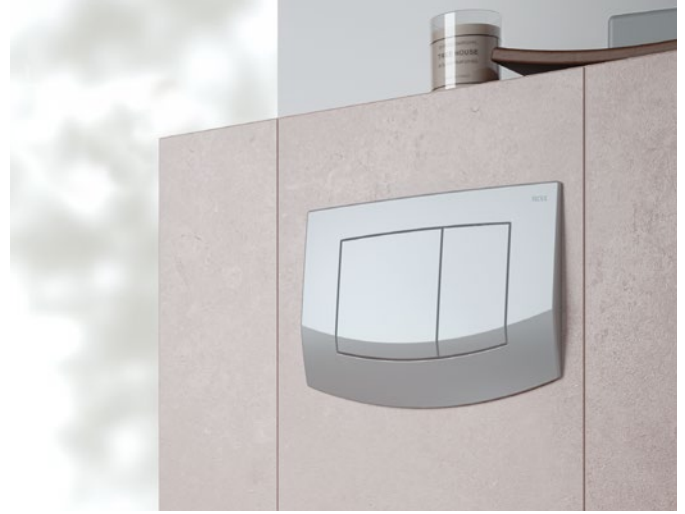

TECEnow flush plate made of plastic

Antibacterial

TECEloop buttons, TECEnow and TECEambia flush plates made of plastic are also available with antibacterial properties.

TECEambia flush plate made of plastic

TECEbase flush plate made of plastic